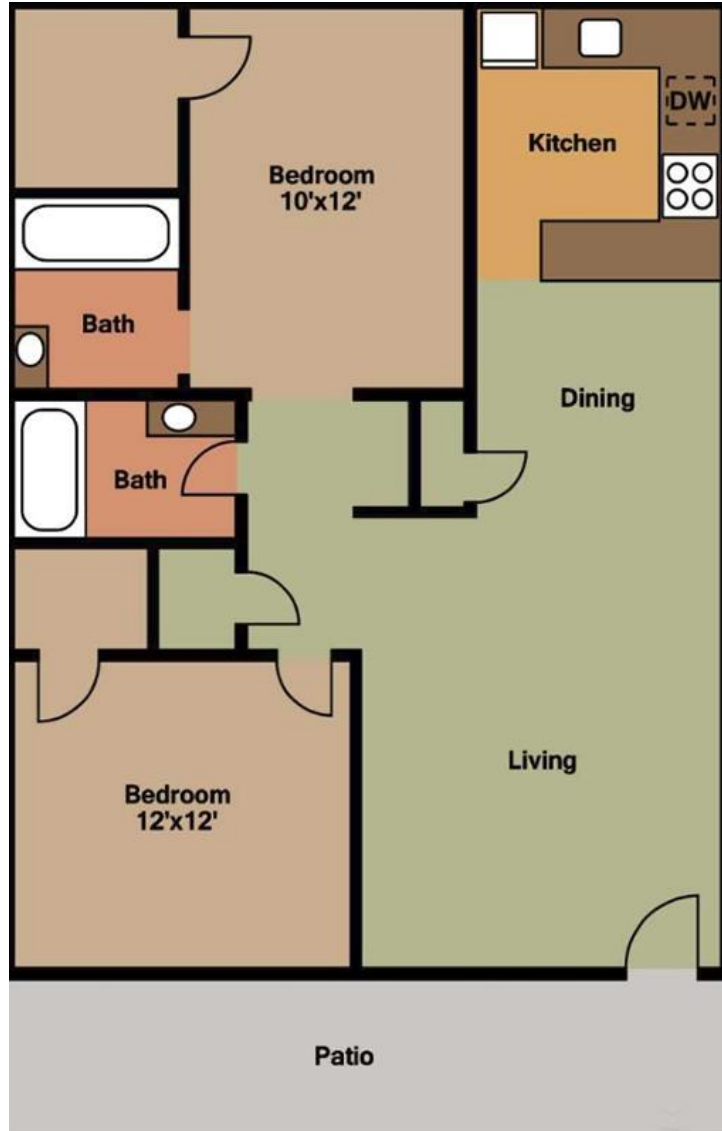

THE EDGE

APARTMENTS

TWO BEDROOM / TWO BATH
830 Sq. Ft.*

* All Square Footage is approximate only.

The Edge Apartments

4709 Taft Blvd.
Wichita Falls, TX 76308

(940) 692-5655

theedgewf.com